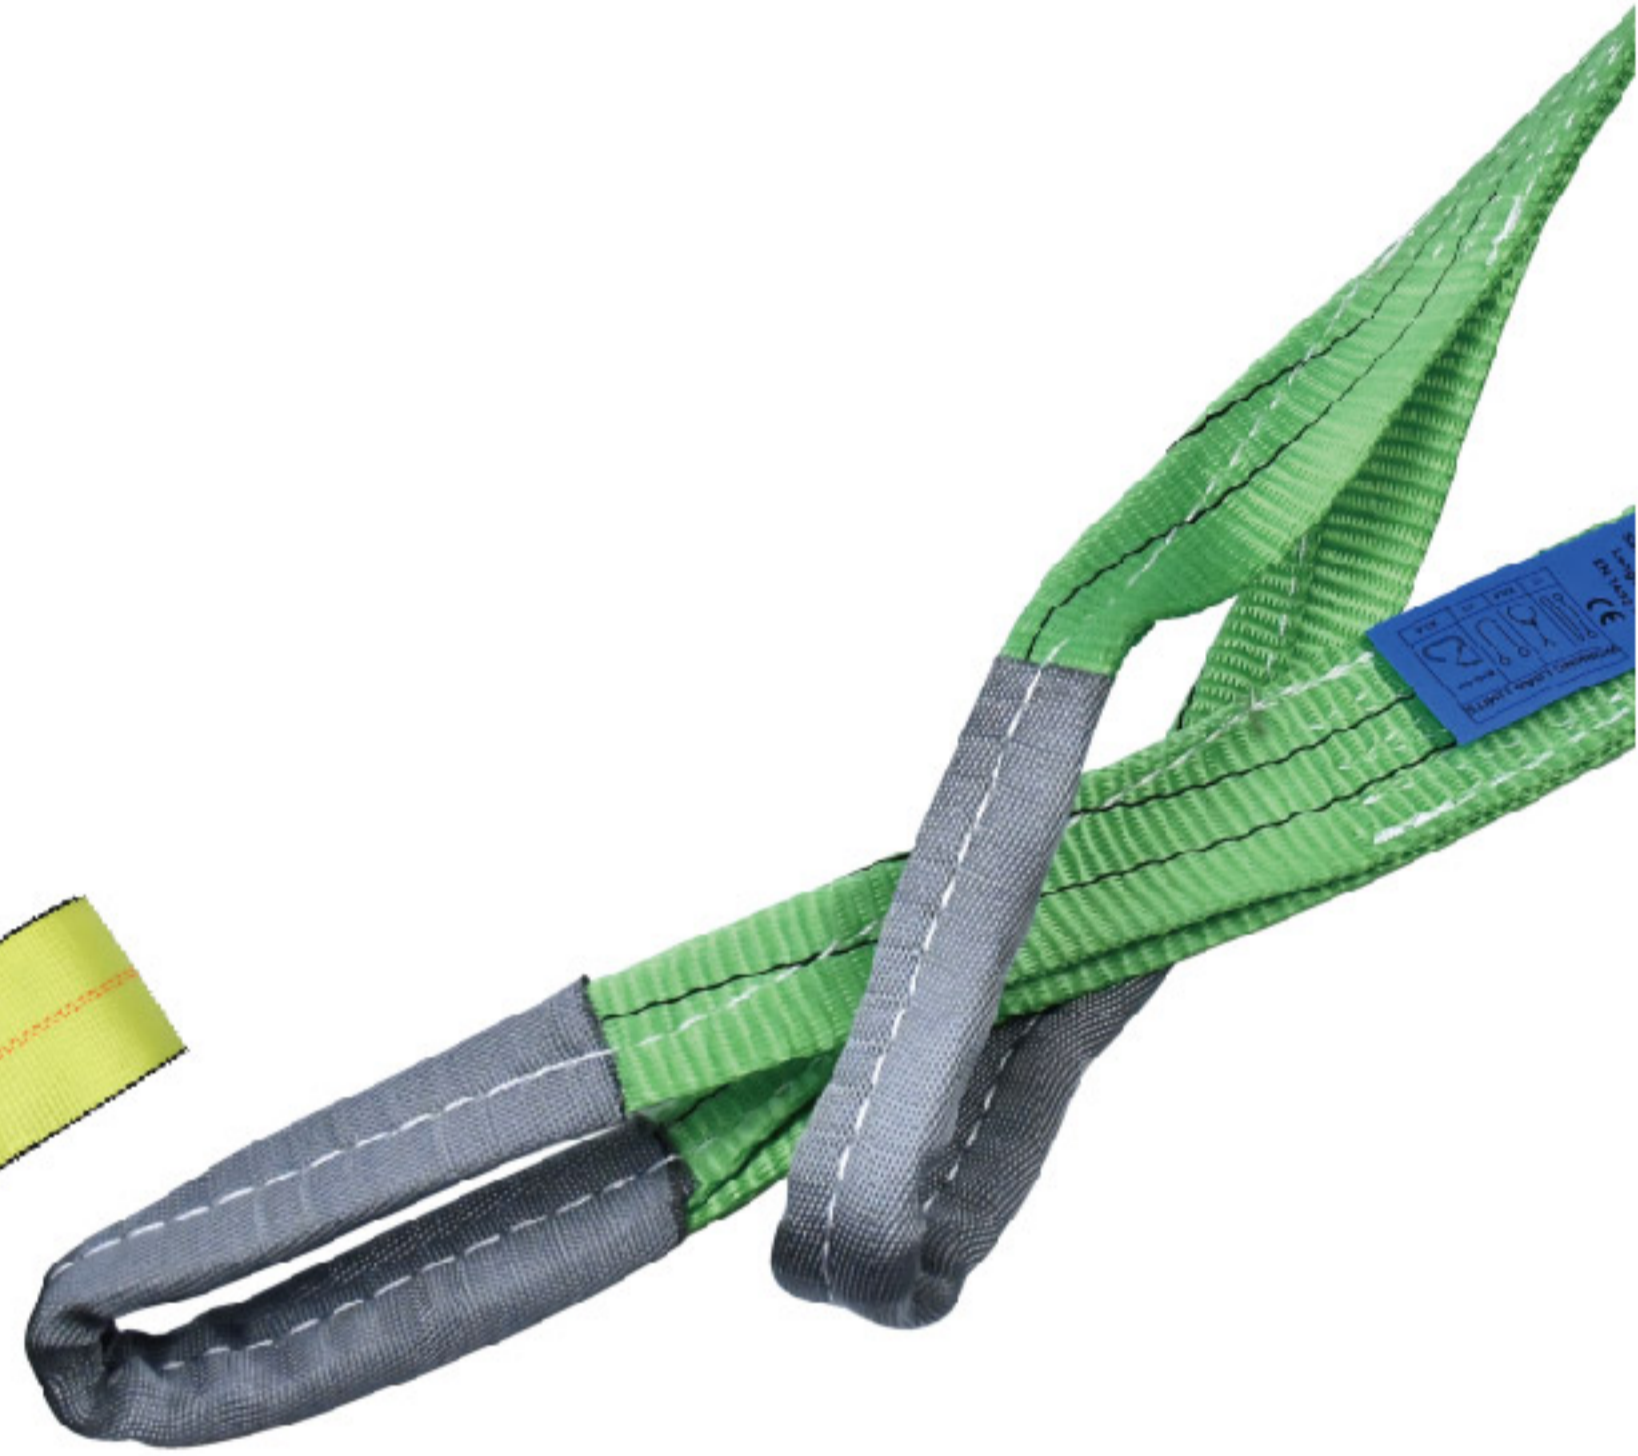

1TON
LC:500 doNW
IDTH:25cm

2TON
LC:1000 doNW
IDTH:35cm

3TON
LC:1500 doNW
IDTH:35cm

4TON
LC:2000 doNW
IDTH:50cm

5TON
LC:2500 doNW
IDTH:50cm

10TON
LC:5000 doNW
IDTH:75cm

We have different lashing capacities available for different applications and you should always consider the type of cargo you need to protect. Heavy duty calls for the most durable webbing available.

CHOOSE WEBBING

Orange

Red

Yellow

Blue

Green

Black

Purple

Some colors have become the industry standard, but we have the ability to produce webbing in different colors.

CHOOSE LENGTH

We have the ability to manufacture any length of webbing.

CHOOSE HOOKTYPE

The most popular hook is the Double J hook, but we know that different goods or different industries create specific needs, which is why we offer a wide range of hooks.